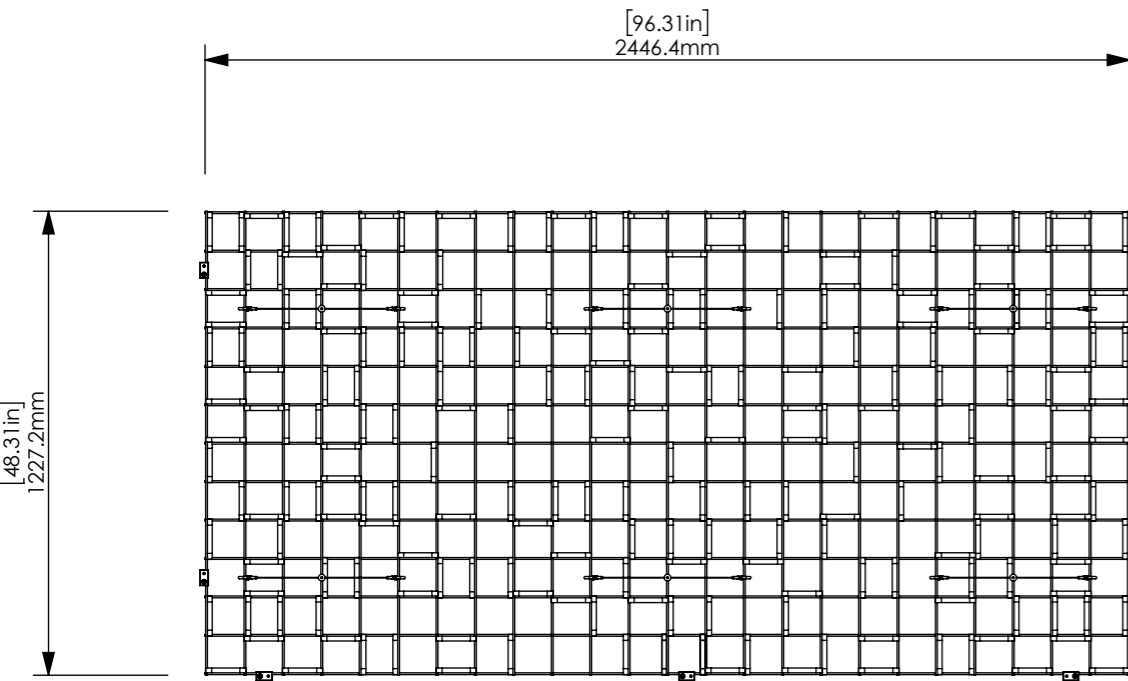

Zintra Mesh Baffle Random

UNDERNEATH VIEW

ITEM NO.	Description	Material	Color	QTY.
1	Wire mesh	MILD STEEL		1
2	300 Y HOOK			6
3	8" Mesh Quill	ZINTRA		219
4	WIRE ROPE CLAMP			5

VIEW
SCALE 1 : 20

VIEW
SCALE 1 : 20

VIEW
SCALE 1 : 20

VIEW
SCALE 1 : 20

DETAIL S
SCALE 1 : 5