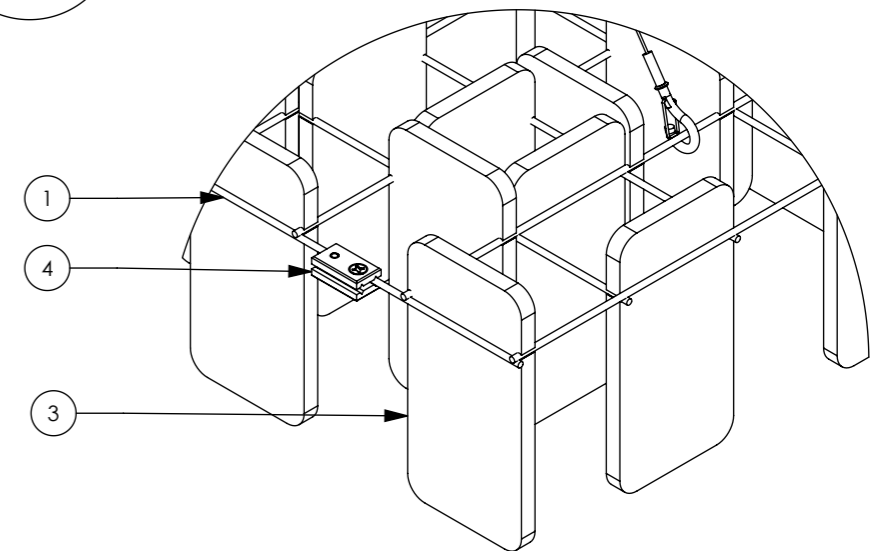

Zintra Mesh Baffle Random

UNDERNEATH VIEW

ITEM NO.	Description	Material	Color	QTY.
1	Wire mesh	MILD STEEL		1
2	300 Y HOOK			6
3	8" Mesh Quill	ZINTRA		219
4	WIRE ROPE CLAMP			5

VIEW
SCALE 1 : 20

VIEW
SCALE 1 : 20

VIEW
SCALE 1 : 20

VIEW
SCALE 1 : 20

DETAIL S
SCALE 1 : 5