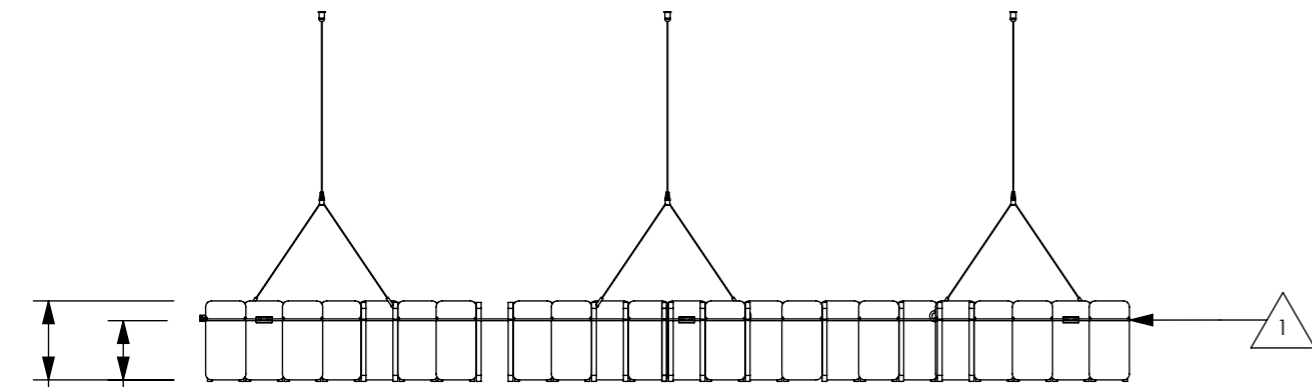

Zintra Mesh Baffle Random

UNDERNEATH VIEW

ITEM NO.	Description	Material	Color	QTY.
1	Wire mesh	MILD STEEL		1
2	300 Y HOOK			6
3	8" Mesh Quill	ZINTRA		219
4	WIRE ROPE CLAMP			5

VIEW
SCALE 1 : 20

VIEW
SCALE 1 : 20

VIEW
SCALE 1 : 20

VIEW
SCALE 1 : 20

DETAIL S
SCALE 1 : 5