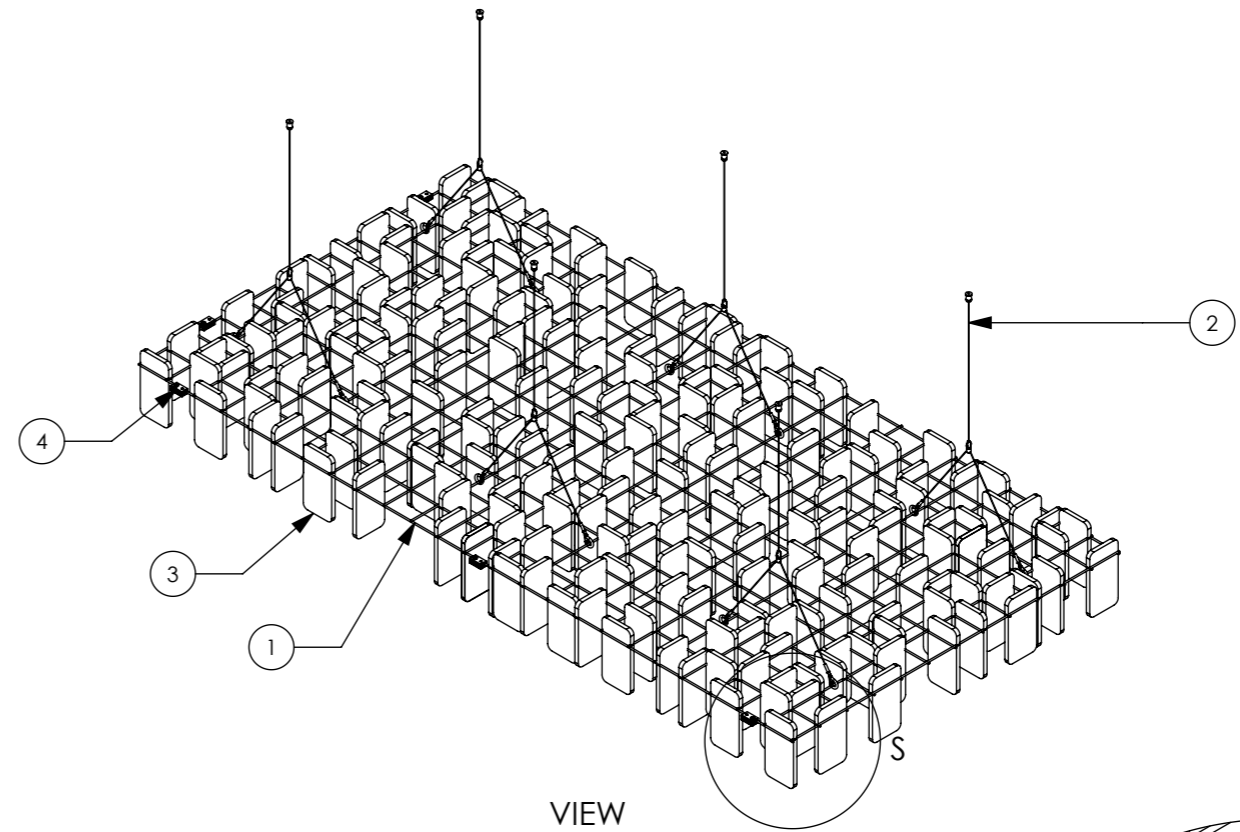

Zintra Mesh Baffle Random

UNDERNEATH VIEW

ITEM NO.	Description	Material	Color	QTY.
1	Wire mesh	MILD STEEL		1
2	300 Y HOOK			6
3	8" Mesh Quill	ZINTRA		219
4	WIRE ROPE CLAMP			5

VIEW
SCALE 1 : 20

VIEW
SCALE 1 : 20

VIEW
SCALE 1 : 20

VIEW
SCALE 1 : 20

DETAIL S
SCALE 1 : 5